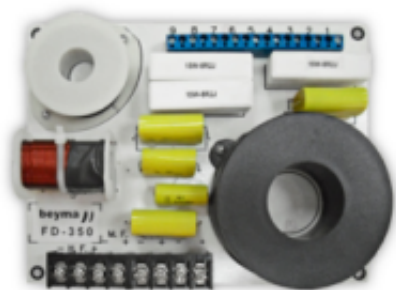

FD-350

Brand: BEYMA
Product Code: 0448
Availability: In Stock
Weight: 1.76lb
Dimensions: 7.48in x 5.91in x 3.54in

Price: \$159.00

Description

Type	3 way
Crossover/cutoff frequency	2 - 7 kHz
Power capacity	600 W RMS
Attenuation slope (LP/HP)	12 dB/oct
Impedance LF	4 - 8 ohm
Impedance HF	8 ohm