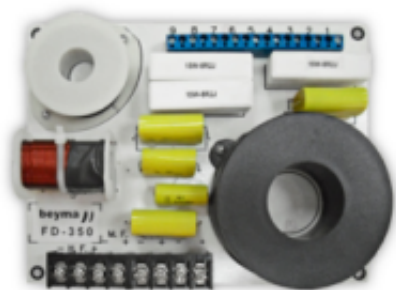

FD-350

Brand: BEYMA
Product Code: 0448
Availability: In Stock
Weight: 1.76lb
Dimensions: 7.48in x 5.91in x 3.54in

Price: \$251.64

Description

Type	3 way
Crossover/cutoff frequency	2 - 7 kHz
Power capacity	600 W RMS
Attenuation slope (LP/HP)	12 dB/oct
Impedance LF	4 - 8 ohm
Impedance HF	8 ohm